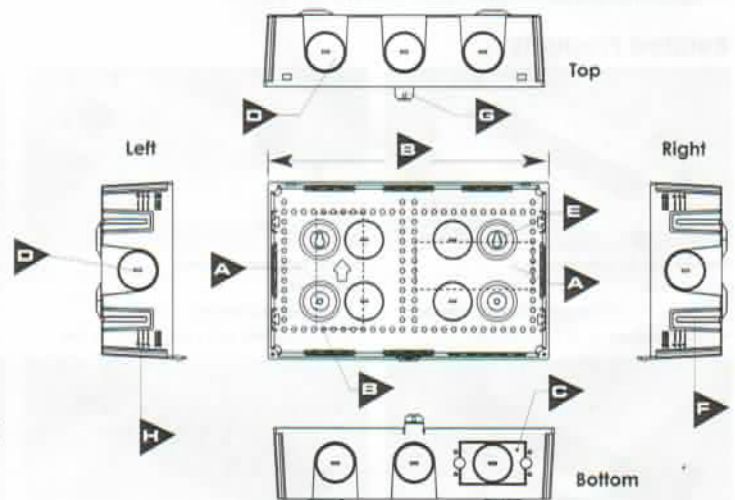

Features / Características

- A. Light-weight ABS plastic construction
  Construccion de plastico ligero ABS
- B. Holds up to 4 mounting modules
  Soporta hasta cuatro modulos
- C. 110 power knockout for an AC power outlet (optional)
  Acepta cajas electricas de 110V
- D. 3 top, 3 bottom, 4 rear, and 2 side cable entry knockouts
  Entradas y salidas para cable
- E. 4 surface screw mounts
  Cuatro agujeros para montar en superficie
- F. Extendable mounting tabs
  Lenguetas extensibles para montar entre postes
- G. Padlock option for additional security (padlock not included)
  Opcion para candado de seguridad
- H. Dry wall markings
  Marcas de guia para pared