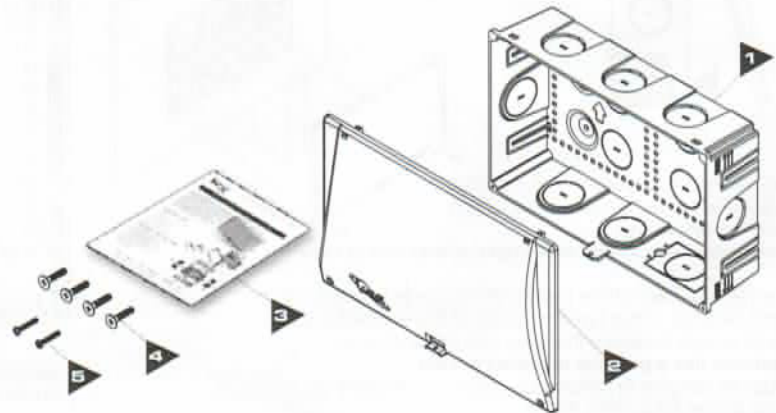

9" PLASTIC NET.MEDIA CENTER

ICRESDC9PE

ICC's new 9" Plastic Net.Media Center is designed to be installed in a residence; such as small homes, multi-unit dwellings and retrofitting existing homes and serve as the central distribution point for voice, data, audio and video connectivity. Its compact size makes it perfect for smaller types of structured cabling installations allowing it to fit in tight and confined areas. The base is designed to fit between 16" wall studs and offers a variety of mounting options. It can be installed inside the wall for a professional clean appearance, or wall mounted if the walls have already been installed and painted. ICC's 9" Plastic Net.Media Center can be configured with any ICC Net.Media Center connectivity module. Holds up to 4 mounting modules.

Package Content/Contenido

1. Enclosure 1ea.
Caja (14.25" x 9.00" x 3.625")
2. Cover 1ea.
Cubierto (15.00" x 9.40" x 1.00")
3. Installation Instructions 1ea.
Manual de instalacion
4. #10 x 1" Wood Screws 4 pieces
Tornillo de Madera
5. #6-32 x 1" Machine Screw 2 pieces
Tornillos

Adjust the enclosure according to the thickness of the drywall/sheetrock. Use the drywall marking on the side of the enclosure for guidance.

Ajuste la caja dependiendo el grosor del drywall/sheetrock. Utilice las marcas en los lados de la caja como guía para montar la caja entre postes y asegurar que el frente de la caja quede al nivel del drywall/sheetrock.