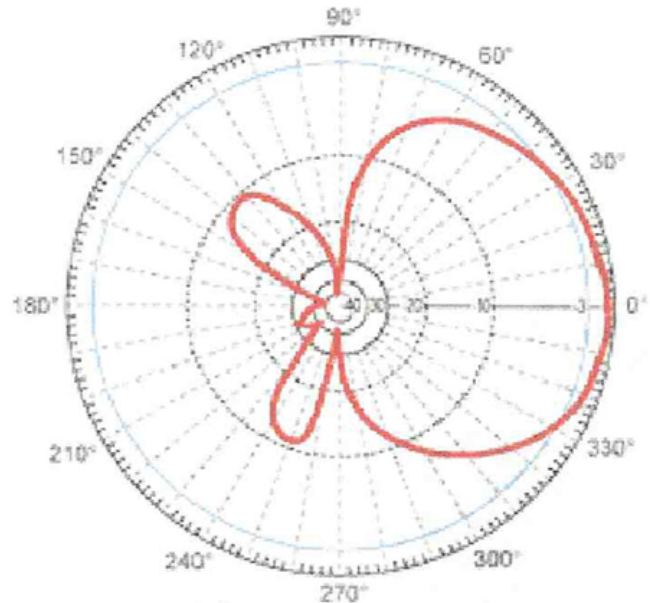

34-PATCH-RPTNCM-8 DIRECTIONAL WI-FI ANTENNA

ANTENNA

This antenna provided pattern coverage for outdoor applications operating in 2400-2500 MHz range. This indoor/outdoor antenna model provided industry leading wideband performance and omni-directional gain. Antenna requires additional mounting clamps.

Model #34-PATCH-RPTNCM-8 Specifications

MODEL 34-PATCH-RPTNCM-8	CONNECTOR RPTNC	FREQ RANGE 2400-2500 MHz	GAIN 8 DBi	VSWR <1.5:1
GROUND PLANE Ground Plane Independent	SIZE 4.5" X 4.5"	PIGTAIL 9"	TEMP RANGE 40°C to +85°C	WEIGHT 0.4 lbs.

Vertical

Horizontal

ELEVATION PATTERN