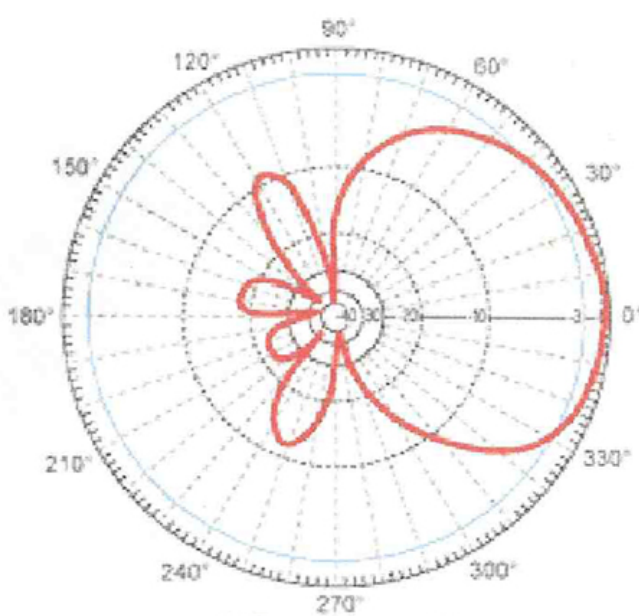

34-PATCH-RPTNCM-8 DIRECTIONAL WI-FI ANTENNA

ANTENNA

This antenna provided pattern coverage for outdoor applications operating in 2400-2500 MHz range. This indoor/outdoor antenna model provided industry leading wideband performance and omni-directional gain. Antenna requires additional mounting clamps.

Model #34-PATCH-RPTNCM-8 Specifications

MODEL 34-PATCH-RPTNCM-8	CONNECTOR RPTNC	FREQ RANGE 2400-2500 MHz	GAIN 8 DBi	VSWR <1.5:1
GROUND PLANE Ground Plane Independent	SIZE 4.5" X 4.5"	PIGTAIL 9"	TEMP RANGE 40°C to +85°C	WEIGHT 0.4 lbs.

Vertical

Horizontal

ELEVATION PATTERN