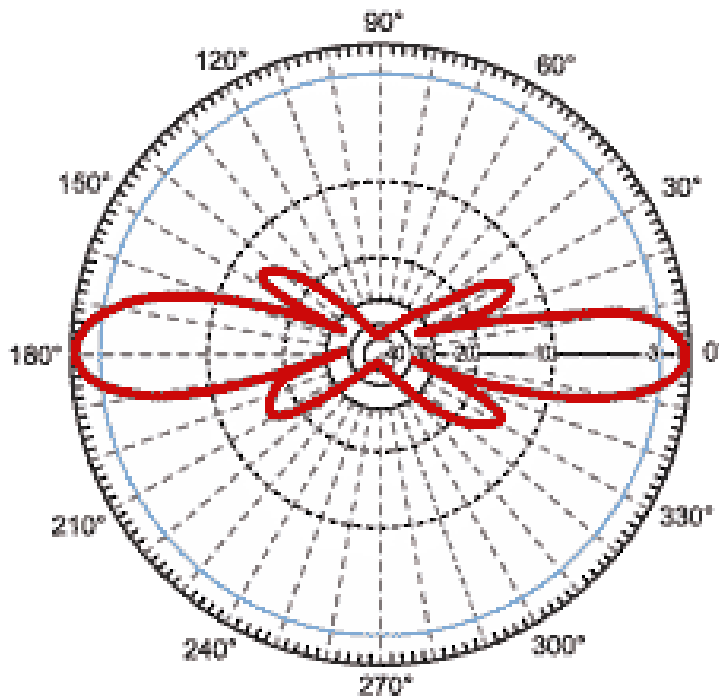

# 34-OMNI8-24 OMNI WI-FI ANTENNA

ANTENNA

*This antenna provided pattern coverage for outdoor applications operating in 2400-2500 MHz range. This outdoor antenna model provided industry leading wideband performance and omni-directional gain. Antenna requires additional mounting clamps.*

## Model #34-OMNI8-24 Specifications

<b>MODEL</b> 34-OMNI8-24	<b>CONNECTOR</b> RPTNC	<b>FREQ RANGE</b> 2400-2500 MHz	<b>GAIN</b> 8dBi	<b>POWER</b> 100 Watts	<b>VSWR</b> <2:1
<b>GROUND PLANE</b> Ground Plane Independent	<b>SIZE</b> 1" O.D. X 16" H	<b>PIGTAIL</b> 12"	<b>TEMP RANGE</b> 40°C to +85°C		<b>WEIGHT</b> 1.5 lbs.

**ELEVATION PATTERN**