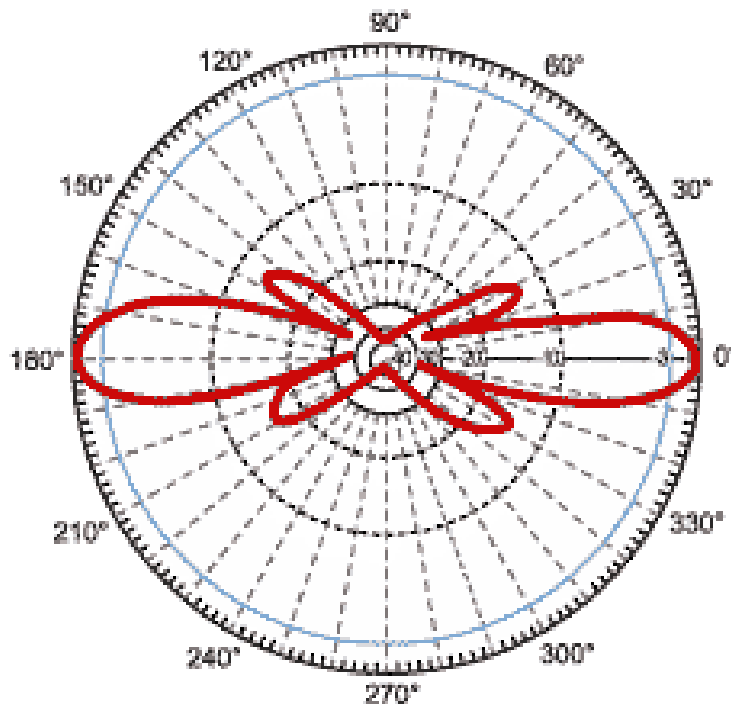

34-OMNI5-RPTNCM OMNI WI-FI ANTENNA

ANTENNA

This antenna provided pattern coverage for outdoor applications operating in 2400-2500 MHz range. This outdoor antenna model provided industry leading wideband performance and omni-directional gain. Antenna requires additional mounting clamps.

Model #34-OMNI5-RPTNCM Specifications

MODEL 34-OMNI5-RPTNCM	CONNECTOR RPTNC	FREQ RANGE 2400-2500 MHz	GAIN 5 DBi	VSWR <1.5:1
GROUND PLANE Ground Plane Independent	SIZE 1" O.D. X 12" H	PIGTAIL 12"	TEMP RANGE 40°C to +85°C	WEIGHT 1.5 lbs.

ELEVATION PATTERN