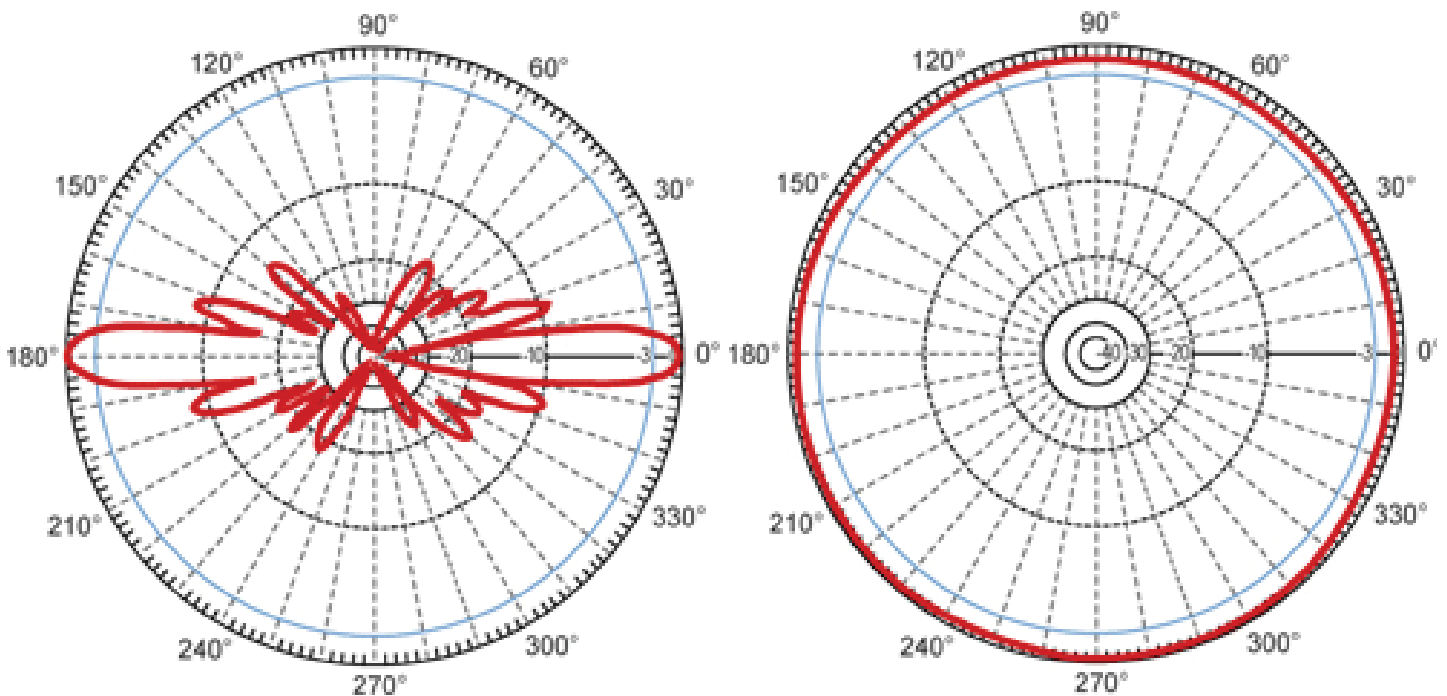

34-OMNI10-NF OMNI WI-FI ANTENNA

ANTENNA

This antenna provided pattern coverage for outdoor applications operating in 2400-2500 MHz range. This outdoor antenna model provided industry leading wideband performance and omni-directional gain. Antenna requires additional mounting clamps.

Model #34-OMNI10-NF Specifications

MODEL 34-OMNI10-NF	CONNECTOR NF	FREQ RANGE 2400-2500 MHz	POWER 50 Watts	GAIN 10.5 DBi	VSWR <1.5:1
GROUND PLANE Ground Plane Independent	SIZE 1" O.D. X 40.25" H	PIGTAIL N/A	TEMP RANGE 40°C to +85°C		WEIGHT 1.45 lbs.

ELEVATION PATTERN