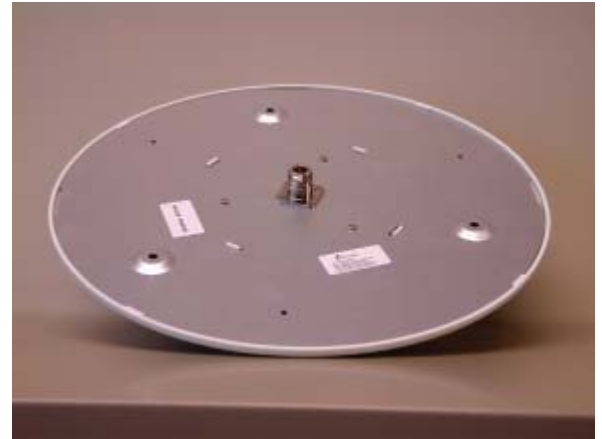

# 34-MULTI-CARRIER MULTI-BAND ANTENNA

# CELLULAR ANTENNA

Oberon Model 1072-00 telecom enclosure shown with 34-MULTI-CARRIER cellular antenna and six 34-ZDUAL antennas

*This very aesthetic indoor 700 MHz/cellular/PCS/Wi-Fi antenna provides multi-band, multi-carrier coverage for in-building wireless, distributed antenna systems (DAS), and Wi-Fi, including the new 700 MHz band and the Wi-Fi 5 GHz band. This high performance antenna works with most vendors DAS and Wi-Fi equipment, and is designed to provide excellent omni-directional coverage from the ceiling mounted position. The antenna can effectively provide multi-carrier services. The antenna can be easily mounted into the door of Oberon's Model 1072-00 and other ceiling mounted equipment enclosures. The antenna's bulkhead connector fastens to standard antenna openings in the enclosure door.*

## Model #34-MULTI-CARRIER Specifications

MODEL	CONNECTOR	FREQ RANGE	GAIN	POWER	VSWR
34-MULTI-CARRIER	Type N Female Bulkhead	698-850 MHz 850-960 MHz 1710-2170 MHz 2300-3700 MHz 4900-6000 MHz	1.5 dBi 2 dBi 4 dBi 5 dBi 6dBi	50 Watts	<2:1
GROUND PLANE	SIZE	PIG TAIL	ANTENNA PATTERN	TEMP RANGE	WEIGHT
Ground Plane Independent	12" O.D. 3.2" H	This antenna does not have a cable, only a bulkhead connector	Omni-directional, Vertical Polarization	Indoor Office Environment	4 lbs.