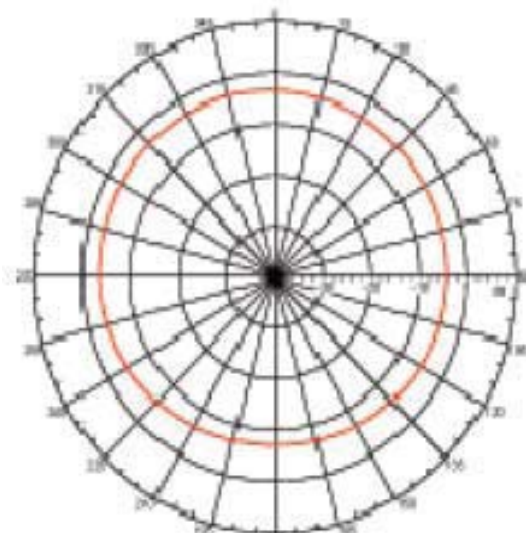

34-MINIANT-2.4-KIT MINIATURE WI-FI ANTENNA

ANTENNA

This antenna provided pattern coverage for indoor applications operating in 2400-2500 MHz. This miniature antenna model provided industry leading wideband performance and omni-directional gain. Aesthetic indoor antenna for ceiling mounting.

Model #34-MINIANT-2.4-KIT Specifications

MODEL 34-MINIANT-2.4-KIT	CONNECTOR RPTNC-MALE	FREQ RANGE 2400-2500 MHz	GAIN w/ Ground Plate 2.0 DBi	VSWR 2:1
GROUND PLANE Ground Plane Independent	SIZE .9" O.D. X 1.3" H	PIG TAIL 15"	COLOR White or Black	WEIGHT .22 lbs.

ELEVATION PATTERN

2.5 GHz

AZIMUTH PATTERN

2.5 GHz