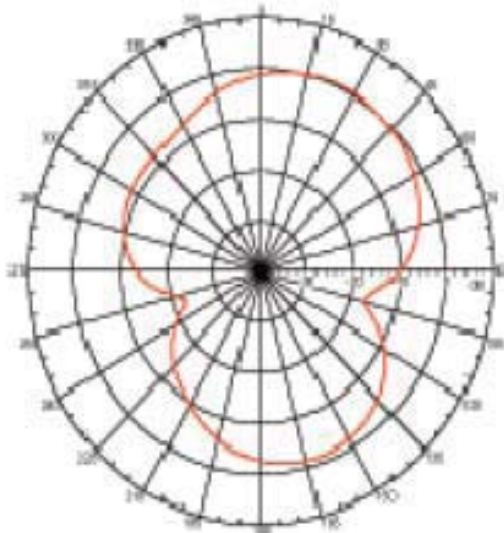

34-MINIANT-2.4-KIT MINIATURE WI-FI ANTENNA

ANTENNA

This antenna provided pattern coverage for indoor applications operating in 2400-2500 MHz. This miniature antenna model provided industry leading wideband performance and omni-directional gain. Aesthetic indoor antenna for ceiling mounting.

Model #34-MINIANT-2.4-KIT Specifications

MODEL 34-MINIANT-2.4-KIT	CONNECTOR RPTNC-MALE	FREQ RANGE 2400-2500 MHz	GAIN w/ Ground Plate 2.0 DBi	VSWR 2:1
GROUND PLANE Ground Plane Independent	SIZE .9" O.D. X 1.3" H	PIG TAIL 15"	COLOR White or Black	WEIGHT .22 lbs.

ELEVATION PATTERN

2.5 GHz

AZIMUTH PATTERN

2.5 GHz