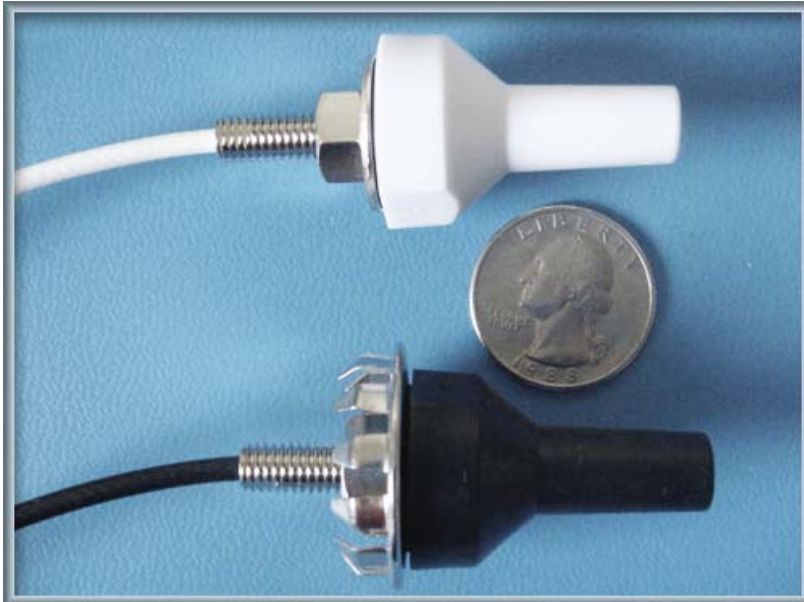

34-MINIANT-2.4-KIT MINIATURE WI-FI ANTENNA

ANTENNA

This antenna provided pattern coverage for indoor applications operating in 2400-2500 MHz. This miniature antenna model provided industry leading wideband performance and omni-directional gain. Aesthetic indoor antenna for ceiling mounting.

Model #34-MINIANT-2.4-KIT Specifications

MODEL 34-MINIANT-2.4-KIT	CONNECTOR RPTNC-MALE	FREQ RANGE 2400-2500 MHz	GAIN w/ Ground Plate 2.0 DBi	VSWR 2:1
GROUND PLANE Ground Plane Independent	SIZE .9" O.D. X 1.3" H	PIG TAIL 15"	COLOR White or Black	WEIGHT .22 lbs.