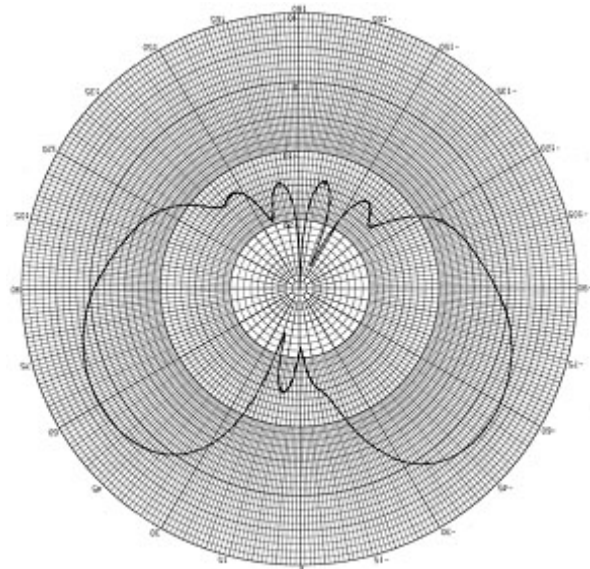

34-DMDUAL-KIT DUAL BAND WI-FI ANTENNA

ANTENNA

This antenna provided pattern coverage for indoor applications operating in 2400-2485 MHz, as well as 5150 to 5830 MHz. This economical dome style model provided industry leading wideband performance and omni-directional gain. It features an attractive, compact package that is ideal for indoor applications where aesthetics are important.

Model #34-DMDUAL-KIT Specifications

MODEL	CONNECTOR	FREQ RANGE	GAIN w/ out Ground Plate	GAIN w/ Ground Plate	VSWR
34-DMDUAL-KIT	RPTNC	2400-2485 MHz 5150-5830 MHz	2.5 DBi 2.5 dBi	4 DBi 4 dBi	<2:1 <2:1
GROUND PLANE	SIZE	PIG TAIL	TEMP RANGE		WEIGHT
Ground Plane Independent	3.0" O.D. X 1.5" H	18"	-30°C to + 80°C		1 lbs.

ELEVATION PATTERN

(2.4 GHz)

When mounted in the ceiling pointed down

ELEVATION PATTERN

(5.4 GHz)

When mounted in ceiling pointed down)