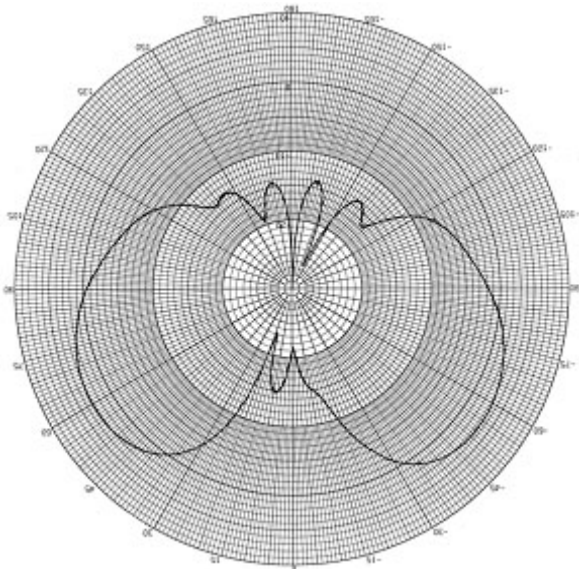

34-DMDUAL-KIT DUAL BAND WI-FI ANTENNA

ANTENNA

This antenna provided pattern coverage for indoor applications operating in 2400-2485 MHz, as well as 5150 to 5830 MHz. This economical dome style model provided industry leading wideband performance and omni-directional gain. It features an attractive, compact package that is ideal for indoor applications where aesthetics are important.

Model #34-DMDUAL-KIT Specifications

MODEL	CONNECTOR	FREQ RANGE	GAIN w/ out Ground Plate	GAIN w/ Ground Plate	VSWR
34-DMDUAL-KIT	RPTNC	2400-2485 MHz 5150-5830 MHz	2.5 DBi 2.5 dBi	4 DBi 4 dBi	<2:1 <2:1
GROUND PLANE	SIZE	PIG TAIL	TEMP RANGE		WEIGHT
Ground Plane Independent	3.0" O.D. X 1.5" H	18"	-30°C to + 80°C		1 lbs.

ELEVATION PATTERN

(2.4 GHz)

When mounted in the ceiling pointed down

ELEVATION PATTERN

(5.4 GHz)

When mounted in ceiling pointed down)