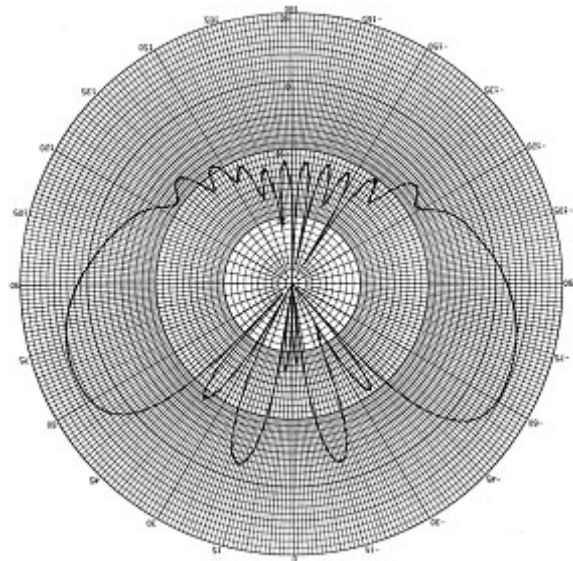

### Dome Antenna Model # 34-DMDUAL-KIT Specifications

<u>MODEL</u>	<u>CONNECTOR</u>	<u>FREQ RANGE</u>	<u>GAIN</u> Without ground plane	<u>GAIN</u> With ground plane	<u>VSWR</u>
34-DMDUAL-KIT	RPTNC	2400-2485 MHz 5150-5830 MHz	2.5 dBi 2.5 dBi	4 dBi 4 dBi	2:1 2:1
<u>GROUND PLANE</u>	<u>SIZE</u>	<u>PIGTAIL</u>	<u>TEMP RANGE</u>		<u>WEIGHT</u>
Ground Plane independent	3.0" O.D. x 1.5" H (7.62 cm O.D. x 3.05 cm H)	18"	-30°C to +80°C		1.0 lbs (0.45 kg)

**ELEVATION PATTERN**  
(2.4 GHz)  
(When mounted in the ceiling pointed down)

**ELEVATION PATTERN**  
(5.4 GHz)  
(When mounted in the ceiling pointed down)