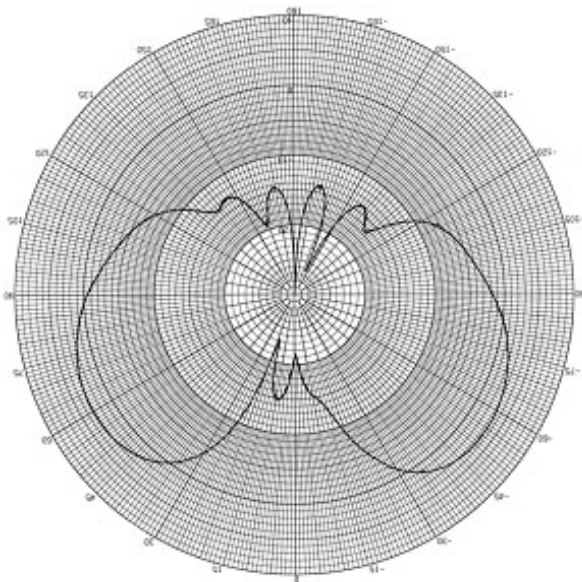

### Dome Antenna Model # 34-DMDUAL-KIT Specifications

<u>MODEL</u>	<u>CONNECTOR</u>	<u>FREQ RANGE</u>	<u>GAIN</u> Without ground plane	<u>GAIN</u> With ground plane	<u>VSWR</u>
34-DMDUAL-KIT	RPTNC	2400-2485 MHz 5150-5830 MHz	2.5 dBi 2.5 dBi	4 dBi 4 dBi	2:1 2:1
<u>GROUND PLANE</u>	<u>SIZE</u>	<u>PIGTAIL</u>	<u>TEMP RANGE</u>		<u>WEIGHT</u>
Ground Plane independent	3.0" O.D. x 1.5" H (7.62 cm O.D. x 3.05 cm H)	18"	-30°C to +80°C		1.0 lbs (0.45 kg)

**ELEVATION PATTERN**  
(2.4 GHz)  
(When mounted in the ceiling pointed down)

**ELEVATION PATTERN**  
(5.4 GHz)  
(When mounted in the ceiling pointed down)