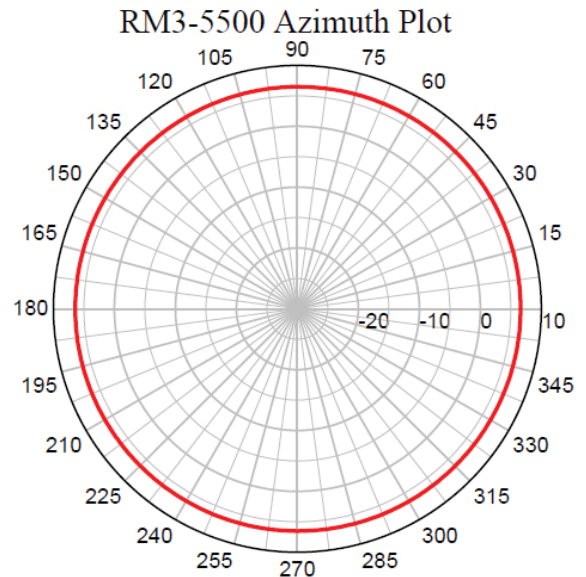

34-BMANT5-KIT OUTDOOR WIFI ANTENNA

ANTENNA

This antenna provided pattern coverage for indoor applications operating in 5150-5830 MHz. This economical shot glass style model provided industry leading wideband performance and omni-directional gain. Aesthetic indoor/outdoor antenna for ceiling or vehicle body mounting w/ UV resistant ABS plastic cover.

Model #34-BMANT5-KIT Specifications

MODEL	CONNECTOR	FREQ RANGE	GAIN w/ out Ground Plate	GAIN w/ Ground Plate	VSWR
34-BMANT5-KIT	RPTNC	5150-5830 MHz	2.5 DBi	5 DBi	<2:1
GROUND PLANE	SIZE	PIG TAIL	TEMP RANGE		WEIGHT
Ground Plane Independent	1.75" O.D. X 3" H	12"	-30°C to + 80°C		1 lbs.

ELEVATION PATTERN

When mounted in the ceiling pointed down

AZIMUTH PATTERN