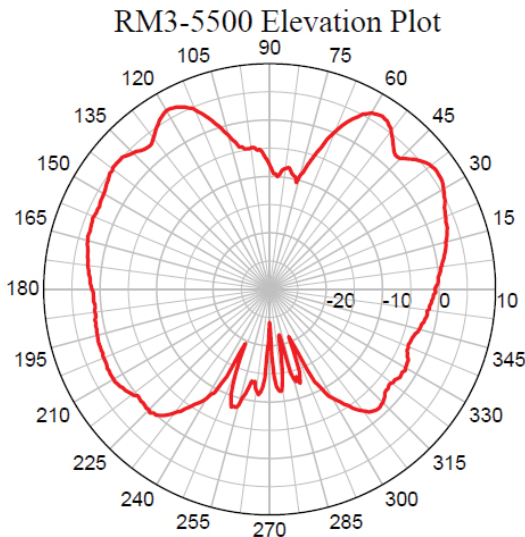

34-BMANT5-KIT OUTDOOR WIFI ANTENNA

ANTENNA

This antenna provided pattern coverage for indoor applications operating in 5150-5830 MHz. This economical shot glass style model provided industry leading wideband performance and omni-directional gain. Aesthetic indoor/outdoor antenna for ceiling or vehicle body mounting w/ UV resistant ABS plastic cover.

Model #34-BMANT5-KIT Specifications

MODEL	CONNECTOR	FREQ RANGE	GAIN w/ out Ground Plate	GAIN w/ Ground Plate	VSWR
34-BMANT5-KIT	RPTNC	5150-5830 MHz	2.5 DBi	5 DBi	<2:1
GROUND PLANE	SIZE	PIG TAIL	TEMP RANGE		WEIGHT
Ground Plane Independent	1.75" O.D. X 3" H	12"	-30°C to + 80°C		1 lbs.

ELEVATION PATTERN

When mounted in the ceiling pointed down

AZIMUTH PATTERN