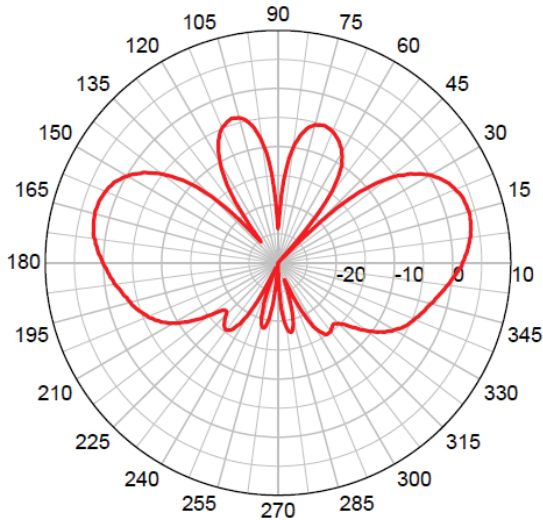

34-BMANT24-KIT OUTDOOR WIFI ANTENNA

ANTENNA

This antenna provided pattern coverage for indoor applications operating in 750-2700 MHz. This economical shot glass style model provided industry leading wideband performance and omni-directional gain. Aesthetic indoor/outdoor antenna for ceiling or vehicle body mounting w/ UV resistant ABS plastic cover.

Model #34-BMANT24-KIT Specifications

MODEL	CONNECTOR	FREQ RANGE	GAIN w/ out Ground Plate	GAIN w/ Ground Plate	VSWR
34-BMANT24-KIT	RPTNC	750-2700 MHz	2.5 DBi	5 DBi	<2:1
GROUND PLANE	SIZE	PIG TAIL	TEMP RANGE		WEIGHT
Ground Plane Independent	1.75" O.D. X 3" H	12"	-30°C to + 80°C		1 lbs.

RM3-2400 – Elevation Plot

ELEVATION PATTERN

When mounted in the ceiling pointed down

RM3-2400 – Azimuth Plot

AZIMUTH PATTERN