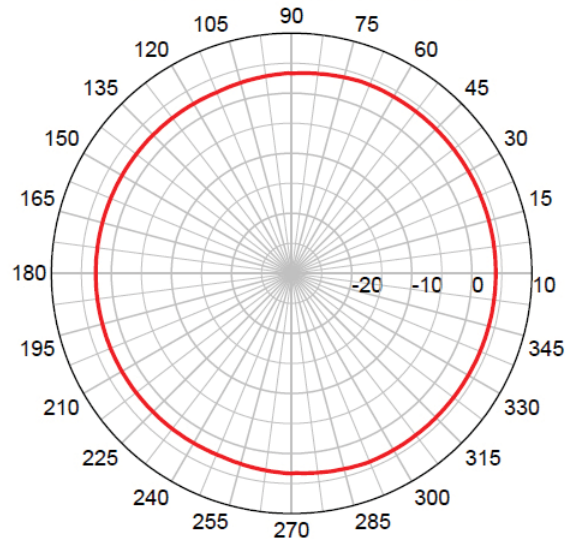

Model #34-BMANT24-KIT Specifications

MODEL	CONNECTOR	FREQ RANGE	GAIN w/ out Ground Plate	GAIN w/ Ground Plate	VSWR
34-BMANT24-KIT	RPTNC	750-2700 MHz	2.5 DBi	5 DBi	<2:1
GROUND PLANE	SIZE	PIG TAIL	TEMP RANGE		WEIGHT
Ground Plane Independent	1.75" O.D. X 3" H	12"	-30°C to + 80°C		1 lbs.

RM3-2400 – Elevation Plot

ELEVATION PATTERN

When mounted in the ceiling pointed down

RM3-2400 – Azimuth Plot

AZIMUTH PATTERN